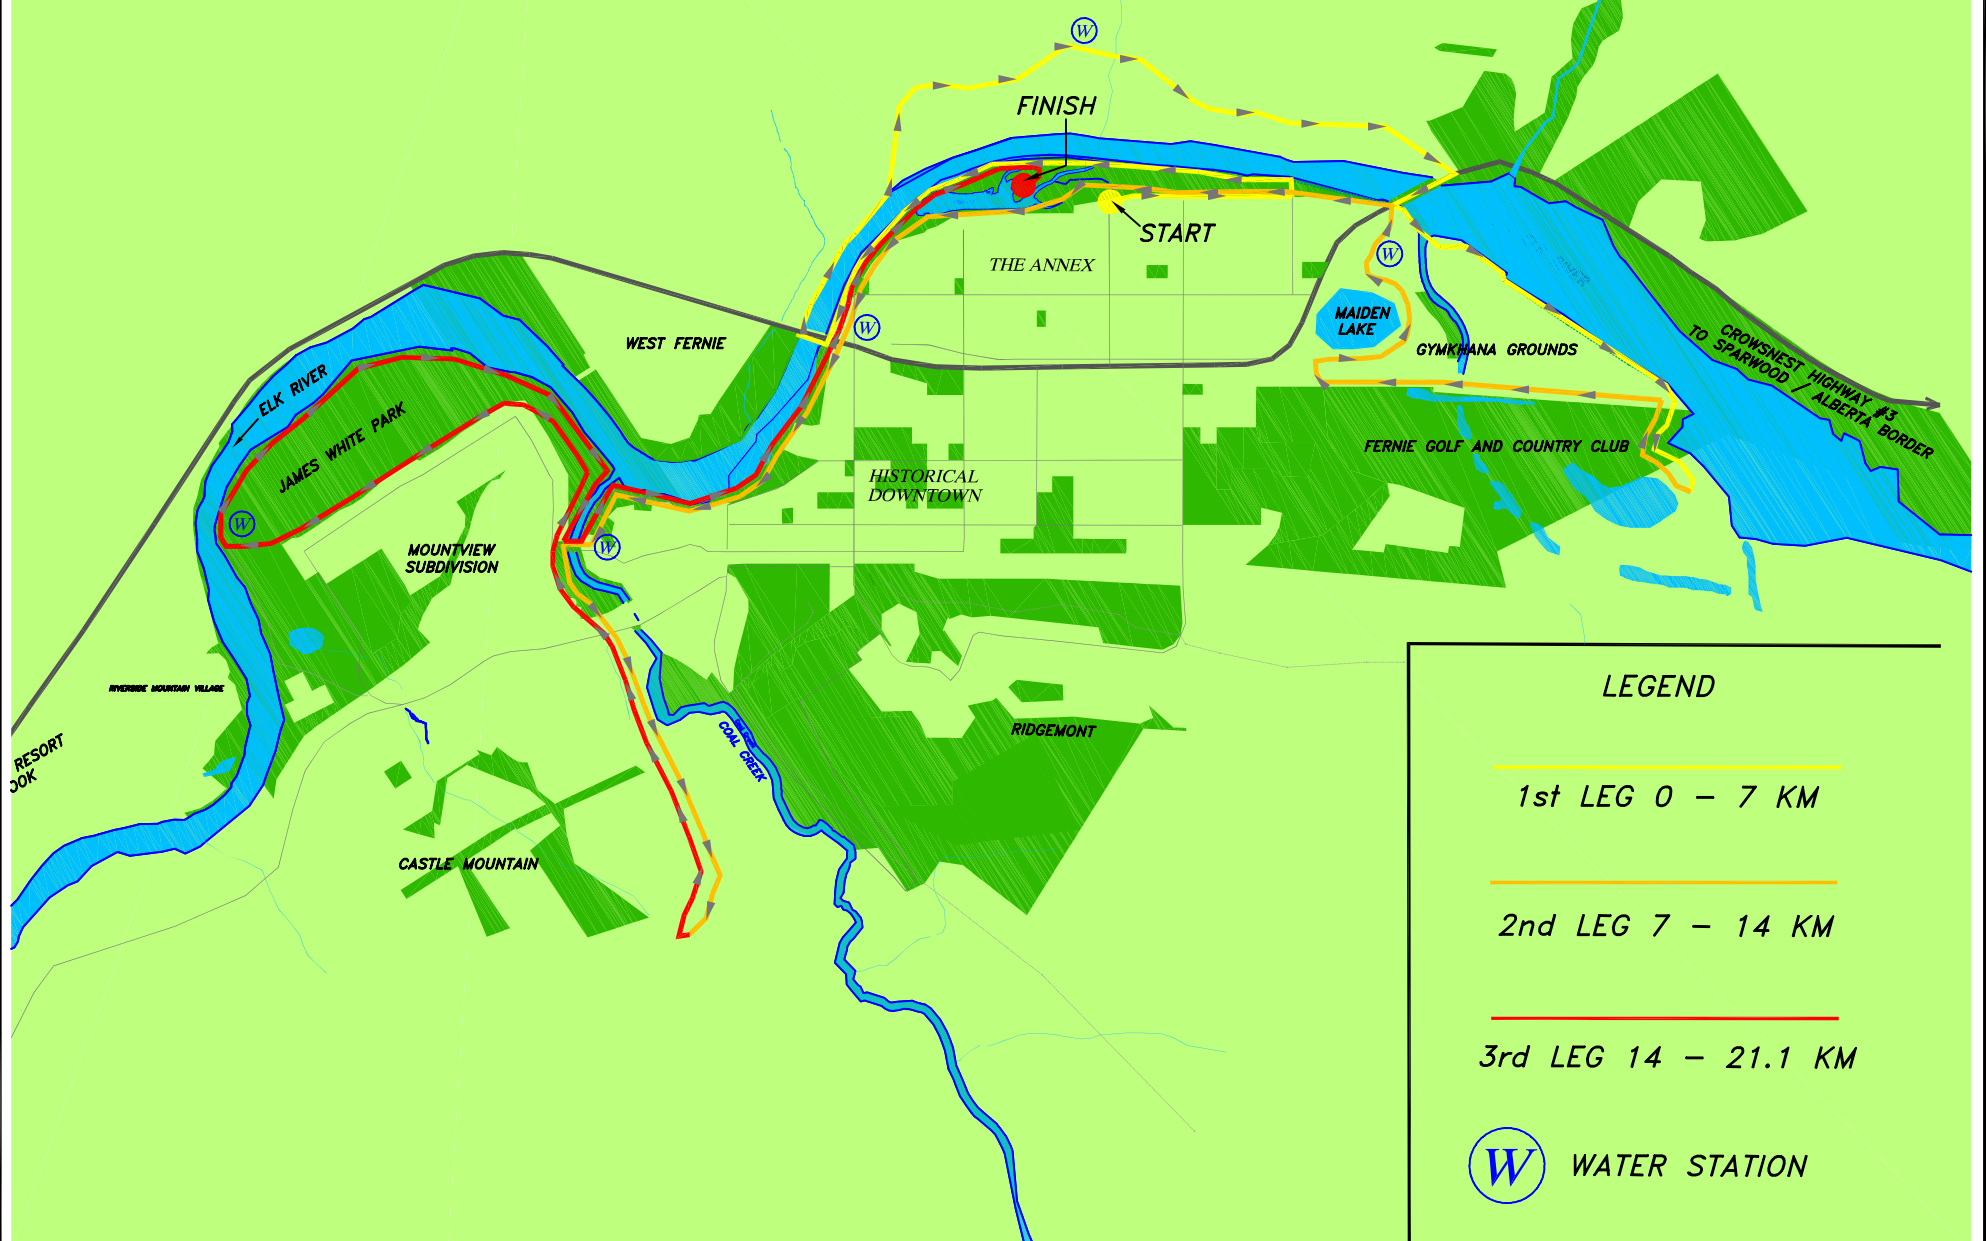

FERNIE HALF-MARATHON

LEGEND

1st LEG 0 - 7 KM

2nd LEG 7 - 14 KM

3rd LEG 14 - 21.1 KM

 WATER STATION