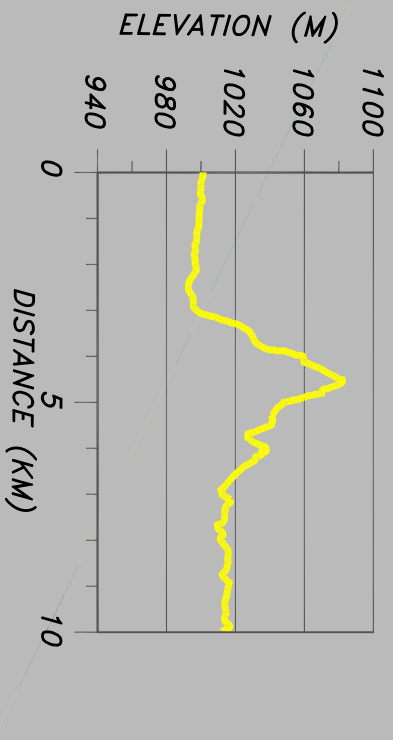

FERNIE HALF-MARATHON 10K

LEGEND

10K Leg Distance: 10.0 KM
Climb: 91.4 M

10K Leg Distance: 10.0 KM
Climb: 91.4 M

WATER STATION

PARKING