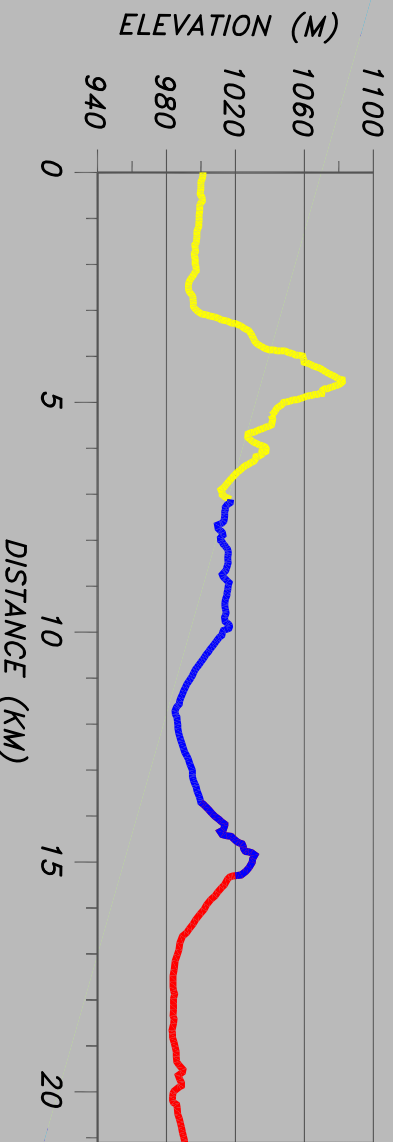

FERNIE HALF-MARATHON

LEGEND

LEGG #1 Distance: 7.61 KM
Climb: 91.4 M

LEGG #2 Distance: 6.87 KM
Climb: 40.0 M

LEGG #3 Distance: 6.63 KM
Climb: 12.0 M

 WATER STATION

 PARKING